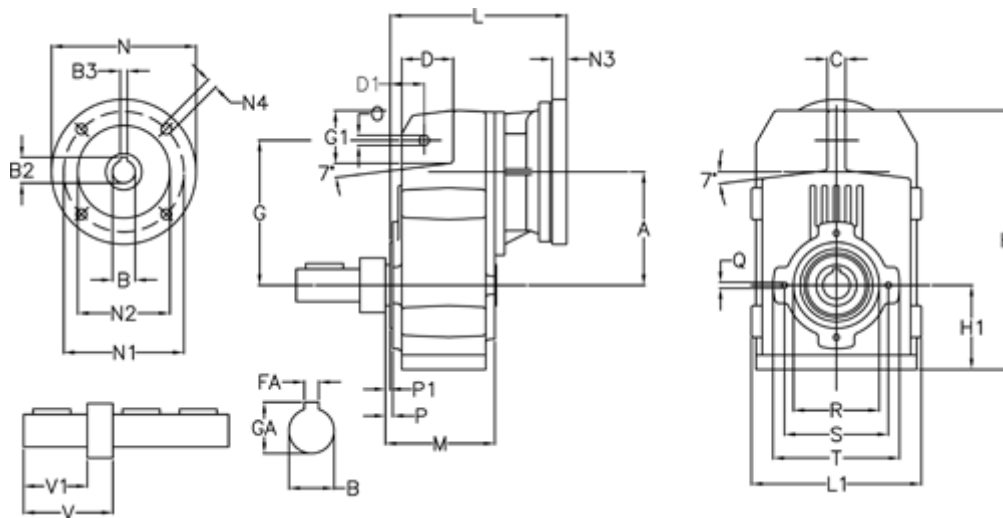

Article number: 29560393821220
 Description: Shaft mounted gear
 A314R-938,2-P63B5

Measures

A = 150.50	FA = 10	M = 125.0	Q = M10x17
B = 35	G = 170	N = 140	R = 110
B1 = 11	G1 = 84.0	N1 = 115	S = 130
B2 = 12.8	GA = 38.0	N2 = 95	T = 150
B3 = 4	H = 326.0	N4 = M8x19	V = 93.0
C = 20	H1 = 102.0	O = 13	V1 = 60
D = 68.0	L = 283.0	P = 6.5	
D1 = 54.0	L1 = 210	P1 = 3.5	